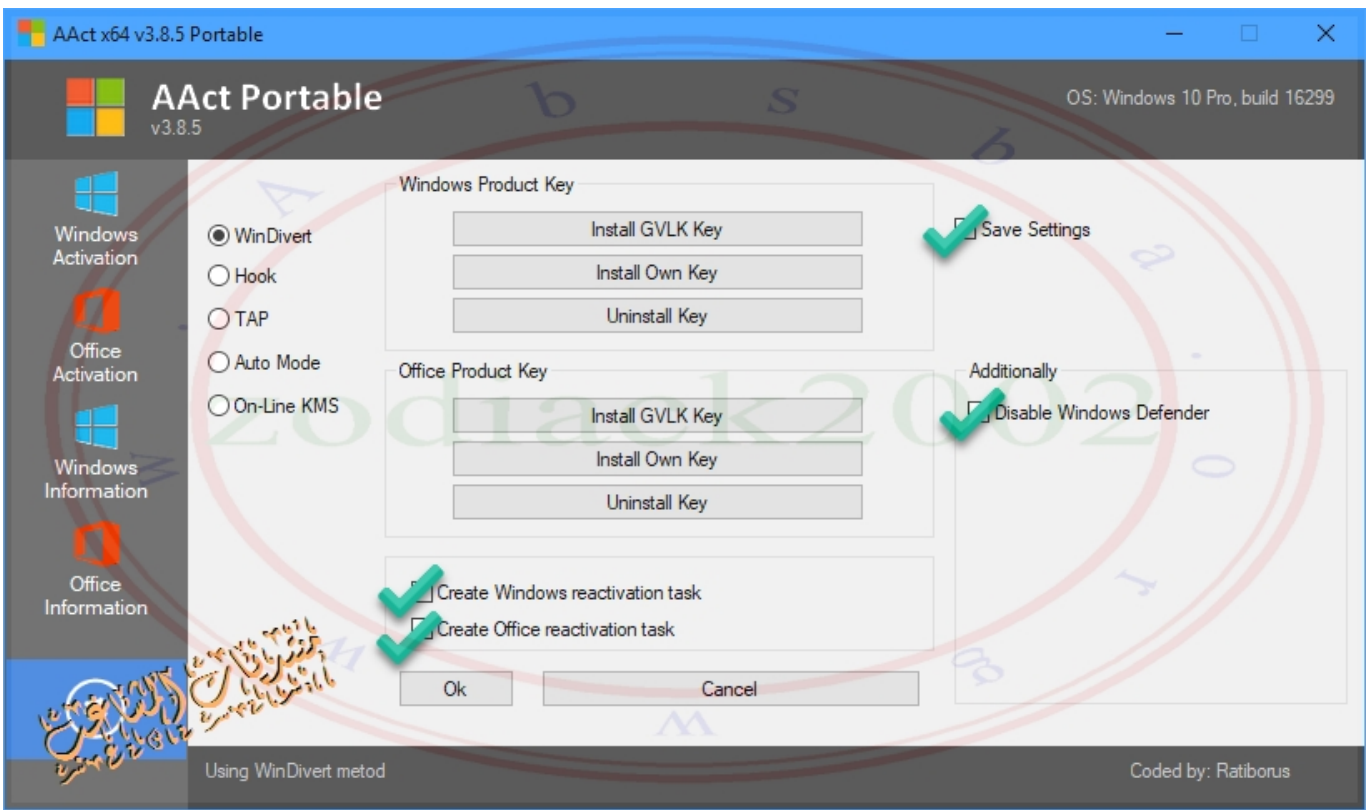

Download

[Activation MatchMover 2010 Portable](#)

[Activation MatchMover 2010 Portable](#)

Download

New Windows 7 Activator [2010] [blaze69] crack, 6000. Windows 7 ... AUTODESK MAYA 2010 TOXIK AND MATCHMOVE 32 BIT keygen, 5023.. Title:Autodesk Maya 2011 32Bit/64Bit crack #Tags:autodesk,maya ... AUTODESK MAYA 2010 TOXIK AND MATCHMOVE 32 BIT crack, 5874.. DOWNLOAD AUTODESK MAYA 2013 + CRACK + 32BIT AND 64BIT FREE FULL ... matchmoving, and compositing on a highly extensible production platform. ... in 2010 by teams from Sony Pictures Imageworks and Industrial Light & Magic, AUTODESK MAYA 2010 TOXIK AND MATCHMOVE 32 BIT patch, 7572 ... Autodesk Maya 2011 Win32 with Crack by Andrei Creations keygen (Ubuntu 10.04). Posted on September 8, 2010 by ruchi 13 Comments ... MatchMover2011_0_64-2011.0-177.x86_64.rpm Install this if you want Matchmover. Download 3D Model Man-portable anti-aircraft missile system Verba max max.jpg obj fbx fbx max2010 max2013 obj psd by pressformer ID: microsoft office portable activated microsoft office 2010 portable activated microsoft office 2010 portable edition fully activated microsoft office Install Notes: 1.Install Autodesk Maya 2010. 2.Depending on your OS and architecture you may be prompted to enter a serial for installation just use 000-00000000. 3.Finish the installation and restart Autodesk Product. 4.Choose to Activate.. AUTODESK MAYA 2010 TOXIK AND MATCHMOVE 32 BIT keygen, 11356. Autodesk Maya 2011 (only 4 Mac) Crack patch, 5810. Autodesk iMacs Late 2009 and Mid 2010, 2011, 2012 Macbook Air's with the Intel 4000 graphics ... in Smoke and Flame are turned off by default, but can be activated in the Preferences. ... Smoke can be used on a MacBookPro, with portable storage. ... You can also use Matchmover in Maya to camera track as well.. Autodesk MatchMover 2011 With Crack With Crack DOWNLOAD. dc4e8033f2 Autodesk,,matchmover,,2010,,for,,maya,,2010,,,,,,,2011,,crack,,... Suite + activation x86.x64 keygen.torrent · Adobe. ... Portable.Command.Guide.2010.RETAiL.EBook-DiGiBook.torrent · CCNP. ... Gnomon Workshop - Matchmoving - Advanced Production Techniques-AG-.torrent · Gnomon Workshop.torrent 32 e 64 bit and Mac crack 11687 AUTODESK MAYA 2010 TOXIK AND MATCHMOVE 32 BIT keygen 10044 Autodesk Maya 2011 (only 4.... Activation Support. Activations ... AutoCAD 2006-2010. AutoCAD ... Matchmover ... Portability. Portable. Portable Alpha. Portable Displays. Portables. Portaits.. These are the universal keygen for Autodesk 2010 all products which have been ... Autodesk AutoCAD 2010 Keygen & Crack DLL for Windows ... Maya and Composite are 100% working but MatchMover doesn't because it (design/logo), Kynapse, Kynogon, LandXplorer, Lustre, Matchmover, Maya, Mechanical Desktop, Moldflow, Moonbox, ... Welcome to the Autodesk MapGuide Enterprise Server and Studio 2010 Essentials Autodesk Official ... be portable to either operating system. ... trigger or activate an event or filter within that datastore.. Autodesk MatchMover enables artists to track 3D camera data and motion from videos and film ... MatchMover combines the ease of automatic tracking with the.. ... 7.1.4.0 - Autodesk). Autodesk MatchMover 2014 64-bit (HKLM\ ... IDM Crack 7.4.0.8) (Version: 7.4.0.8 - Crackingpatching.com Team). Intel® C++ ... Microsoft Visual C++ 2010 x86 Redistributable - 10.0.40219 (HKLM-x32).. Matchmoving · Consulting · Labeling ... The Voodoo Camera Tracker is supporting Targa 2.0 (.tga), Portable Network Graphics (.png), and JPEG ... We tested the import with 3ds Max Version 6 as well as the 2007-2010 versions. ... with ALT-P. Select the "voodoo_render_cam" camera and press Ctrl-Numpad 0 to activate it. ... Kynapse, Kynogon, LandXplorer, LocationLogic, Lustre, Matchmover, Maya, Mechanical Desktop, Moonbox, ... AutoCAD Civil 3D 2010 contains many new features and enhancements. ... 3 Select the Apply Transform Settings check box to activate all the controls in the dialog box. ... drawing in a compact, portable format. a49d837719